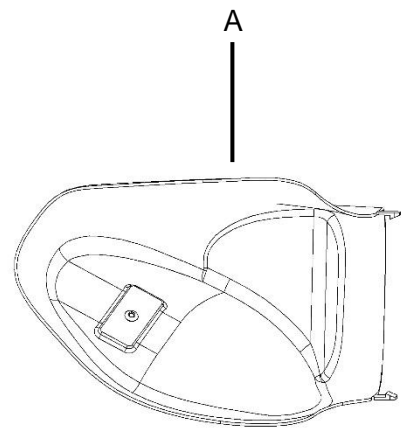

Label	Qty.	Description	Part Number
A	1	Carbon Fiber Scoop, Driver Side	05-5810005C7
B	1	Carbon Fiber Scoop, Passenger Side	05-5810005C8

Installation will require the following tools:

Plastic pick tool, small flat-head screwdriver.