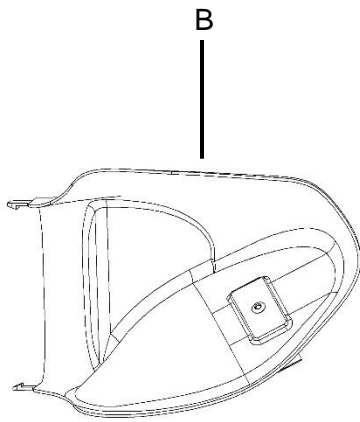

Label	Qty.	Description	Part Number
A	1	Carbon Fiber Scoop, Driver Side	05-5810005C7
B	1	Carbon Fiber Scoop, Passenger Side	05-5810005C8

Installation will require the following tools:

Plastic pick tool, small flat-head screwdriver.

Figure A

Refer to Figure A for Steps 1-3

Step 1: Open the hood of the vehicle.

Step 2: Using a plastic pick tool, press on the three tabs along the top of the driver side front grille. At the same time pull the grille towards you with uniform pressure to take it out.